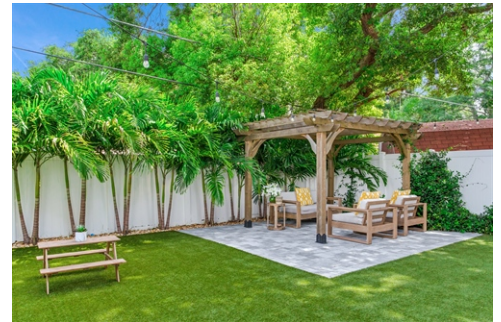

## Elegant 2-Story Home in South Tampa

\$ 1,250,000

4209 W Bay View Avenue, Tampa, FL 33611

- » Beds: 4 | Baths: 2 Full, 1 Half
- » MLS #: T3540044
- » Single Family | 3,183 ft<sup>2</sup>
- » Built in 2019: This 2-story South Tampa home features 4 bedrooms, 3.5 bathrooms, and a loft.
- » Luxurious Main Level: Includes a grand primary suite with en-suite bathroom, formal dining room, laundry room, and great room with 20ft ceilings.
- » More Info: [4209WBayViewAvenue.IsForSale.com](https://4209WBayViewAvenue.IsForSale.com)